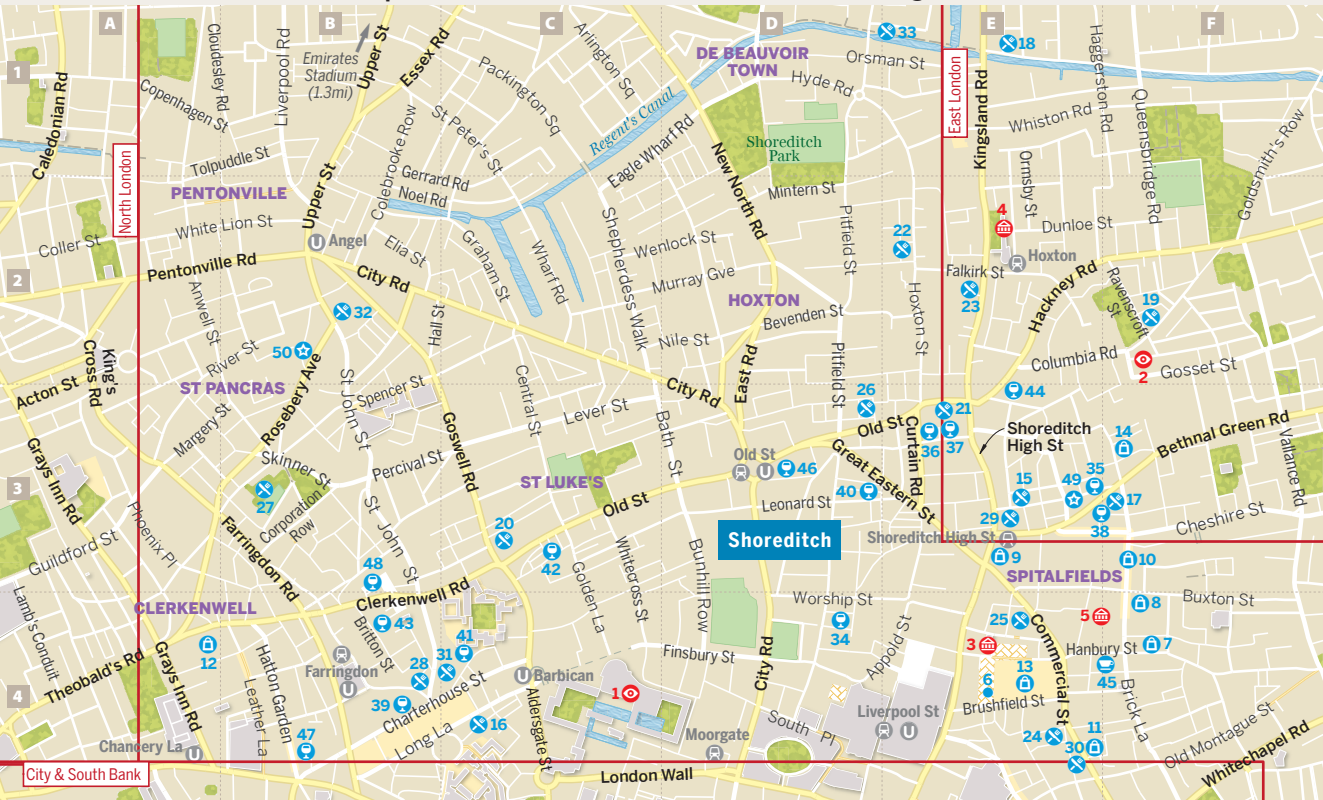

# Clerkenwell, Shoreditch & Spitalfields

0.5 miles 1 km

North London

East London

City & South Bank

Shoreditch