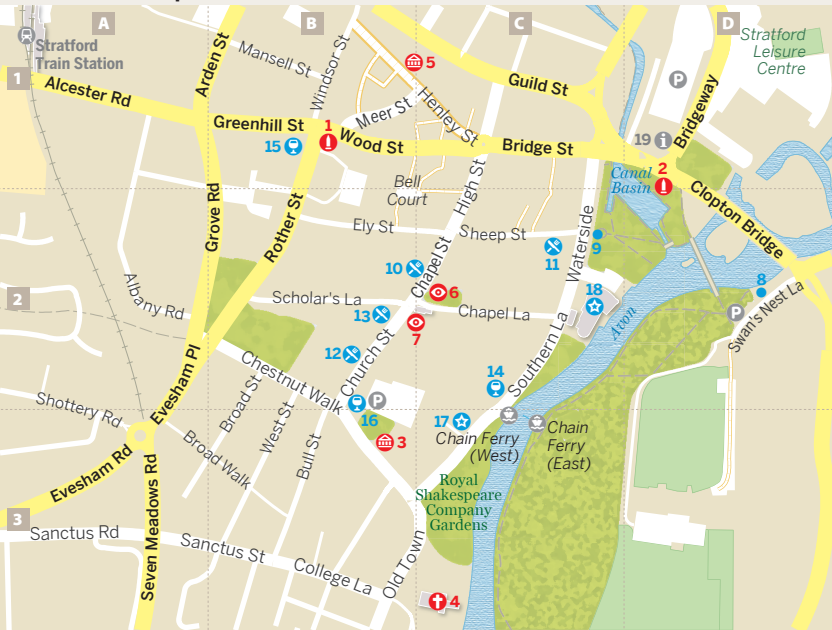

Stratford-upon-Avon

A
Stratford Train Station
1 Alcester Rd

B
Windsor St

C
Guild St

D
Stratford Leisure Centre

2

3

Greenhill St
15

Arden St
Rother St

Wood St
1

Meer St
Henley St

Bridge St

19
Canal Basin
2

Clopton Bridge
Swan's Nest La

Albany Rd

Scholar's La

10
Chapel St
6

Chapel La

11
Waterside
18

Shottery Rd

Evesham Pl

Broad St

12
Church St
13

7
Church St

14
Southern La

Evesham Rd
3

Seven Meadows Rd

Broad Walk

16
West St
17

16
Bull St

17
Chain Ferry (West)

Chain Ferry (East)