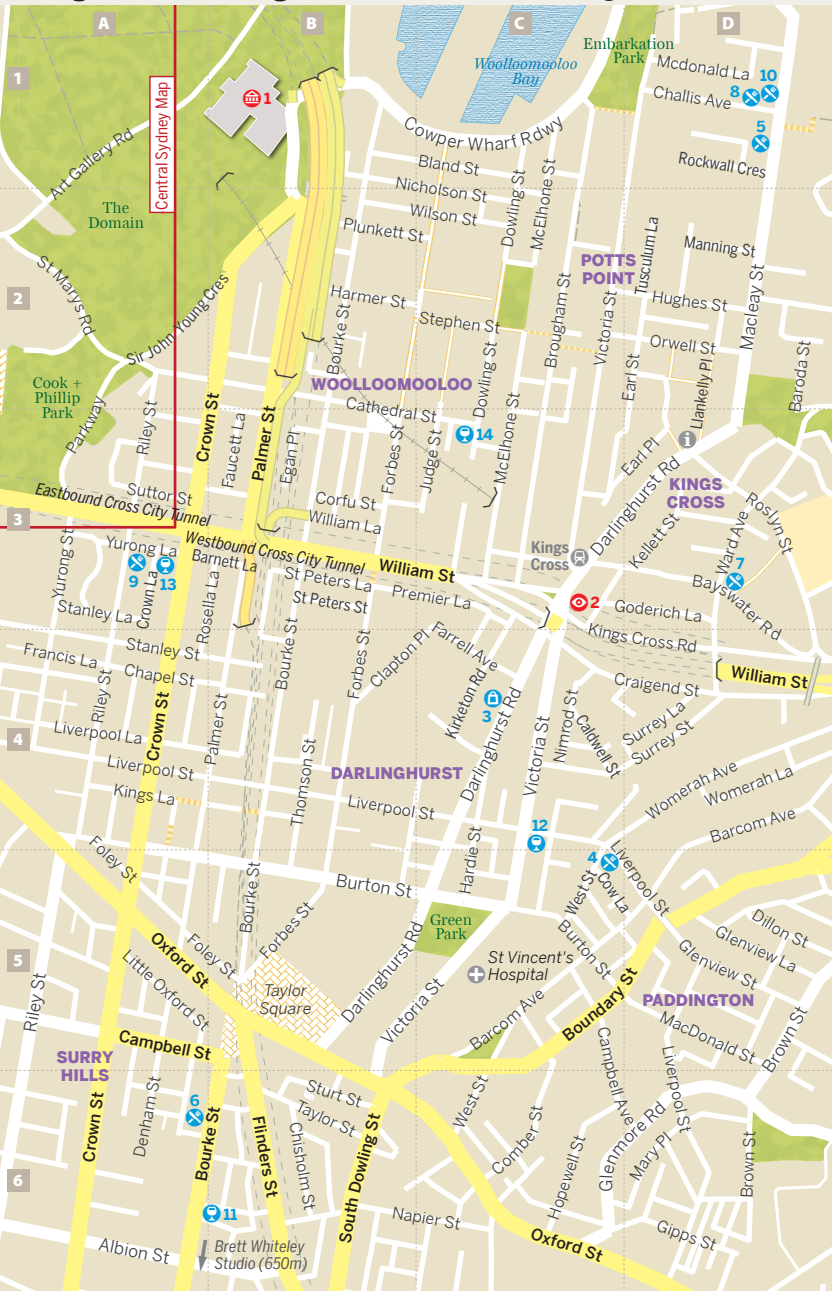

Kings Cross, Darlinghurst & Woolloomooloo

200 m
0.1 miles

Central Sydney Map

The Domain

Woolloomooloo Bay

Embarkation Park

Cook + Phillip Park

WOOLLOOMOOLOO

POTTS POINT

KINGS CROSS

DARLINGHURST

SURRY HILLS

PADDINGTON

Brett Whiteley Studio (650m)