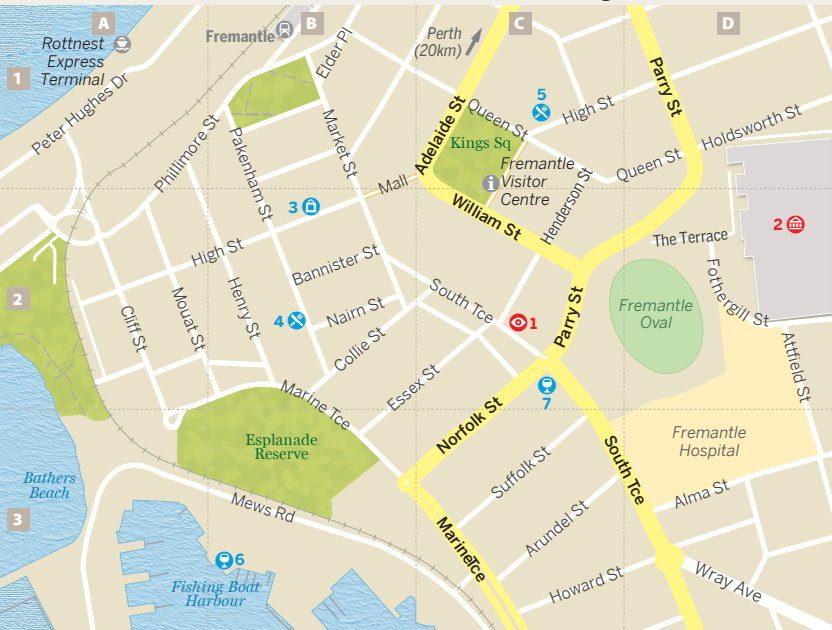

# Fremantle

0 200 m  
0 0.1 miles

**1** Rottneest Express Terminal

**B** Fremantle

Perth (20km)

**C**

**D**

**2**

**2**

**3**

**3**

**5**

**4**

**1**

**7**

**6**

Bathers Beach

Fishing Boat Harbour

Esplanade Reserve

Kings Sq

Fremantle Visitor Centre

Fremantle Oval

Fremantle Hospital