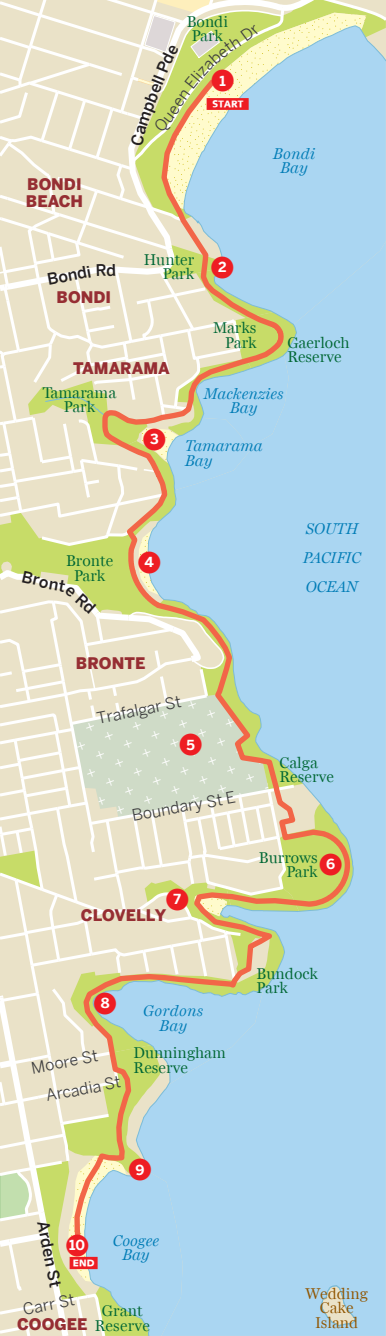

0 500 m
0 0.25 miles

NORTH BONDI

1
START

2

3

4

5

6

7

8

9

10
END

Wedding
Cake
Island